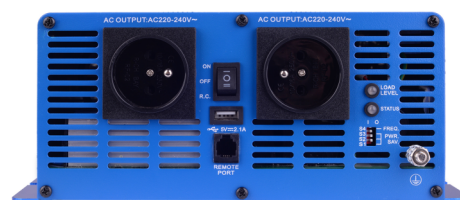

SINUS ECO 6000 12/24V